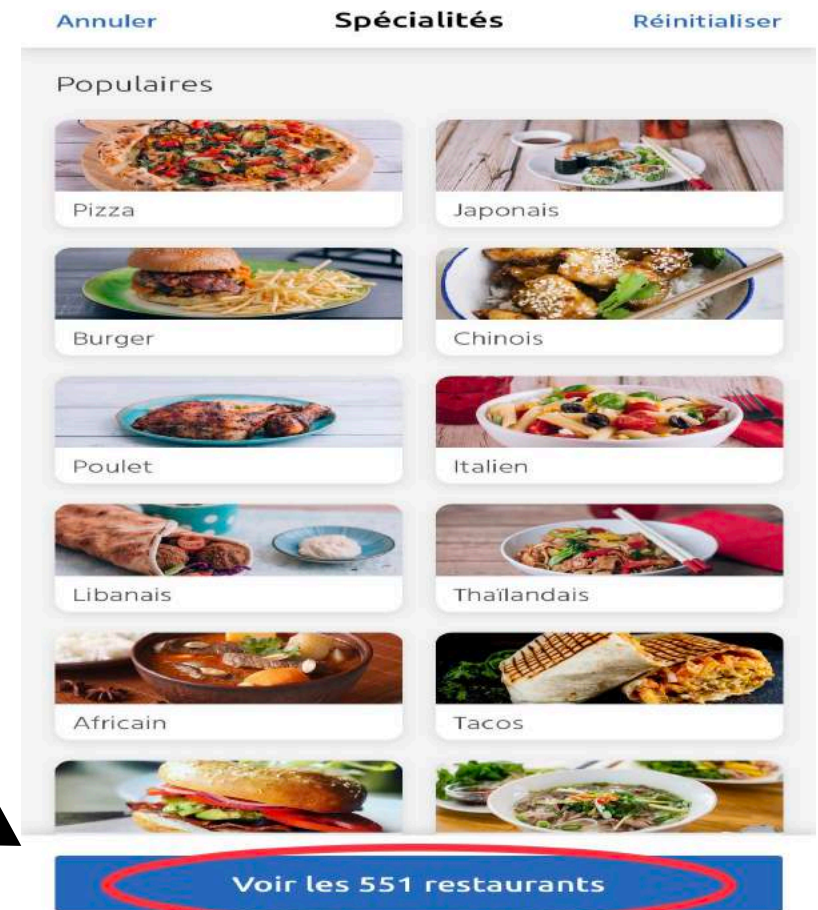

Commander à manger sur Just Eat

→ Choisissez la spécialité et cliquez ensuite sur Voir les résultats.