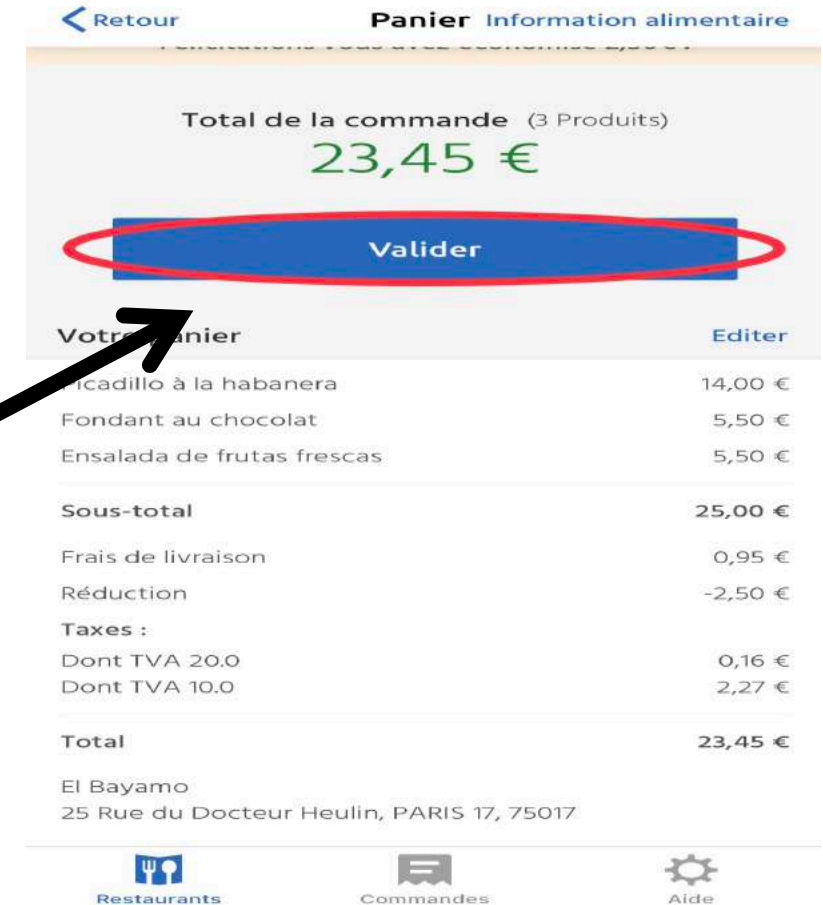

Commander à manger sur Just Eat

→ Un récapitulatif de votre commande sera affiché, cliquez sur Valider.